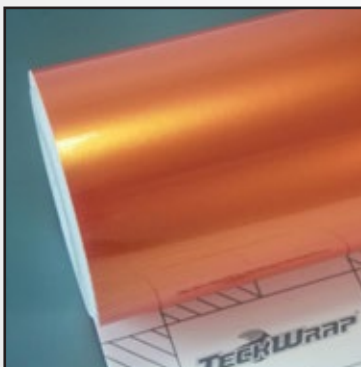

CORAL PEACH

SKU: RB08

Roll Size: 1.52m*18m (59.8"* 708,6", 4.98ft*59ft, 1.66yd* 19,6yd)

Prices listed at www.teckwrap.com include shipping cost.

Please visit www.teckwrap.com for product specifications and installation instructions.